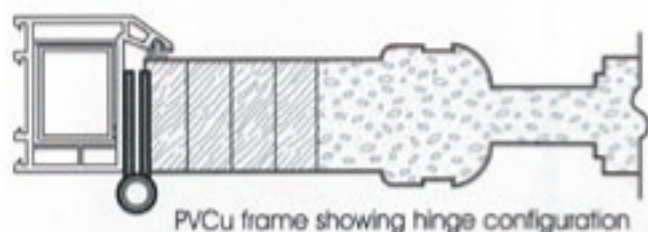

# Doortech

PVCu frame showing hinge configuration

Hardwood frame showing lock configuration

Hardwood Sill

150mm PVCu Sill

85mm PVCu Sill

If no sill is required then a 3mm aluminium plate can be fitted.

70mm PVCu reinforced outer frame

60mm PVCu reinforced outer frame

Hardwood outer frame

Standard and mobility threshold weather bars available in either gold or silver finish.