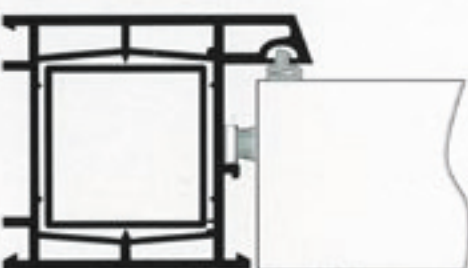

# Doortech

PVCu frame showing hinge configuration

Hardwood frame showing lock configuration

Hardwood Sill

150mm PVCu Sill

85mm PVCu Sill

If no sill is required then a 3mm aluminium plate can be fitted.

70mm PVCu reinforced outer frame

60mm PVCu reinforced outer frame

Hardwood outer frame

Standard and mobility threshold weather bars available in either gold or silver finish.