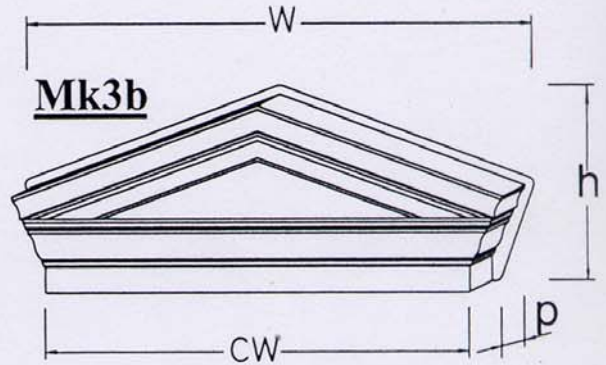

MK1-MK4 OVERDOOR CANOPIES

Canopy Type	Width (W)	Projection (P)	Height (H)	Ceiling Width (CW)
MK1	0-2000	560	200	CW=W
MK2	0-2180	600	200	CW=W-200
MK3a	1810	200	458	1546
MK3b	1610	165	624	1338
MK4	1480	600	800	95