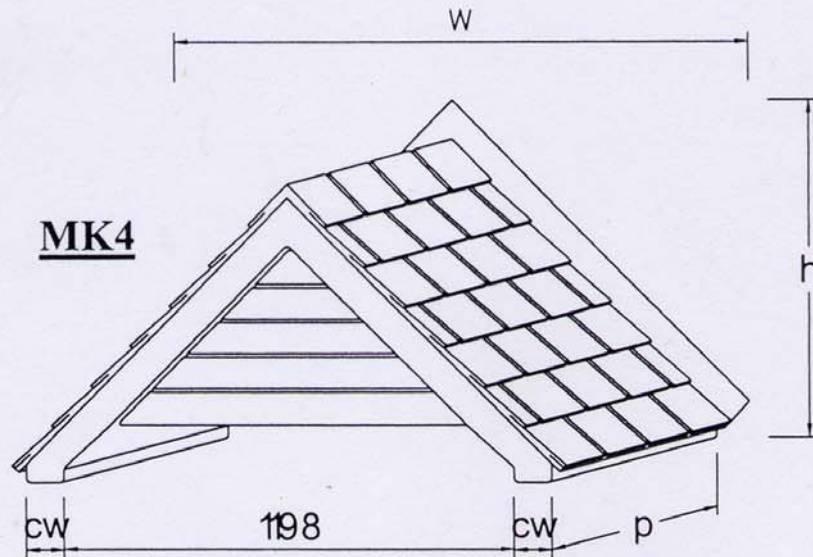

MK1-MK4 OVERDOOR CANOPIES

Canopy Type	Width (W)	Projection (P)	Height (H)	Ceiling Width (CW)
MK1	0-2000	560	200	CW=W
MK2	0-2180	600	200	CW=W-200
MK3a	1810	200	458	1546
MK3b	1610	165	624	1338
MK4	1480	600	800	95