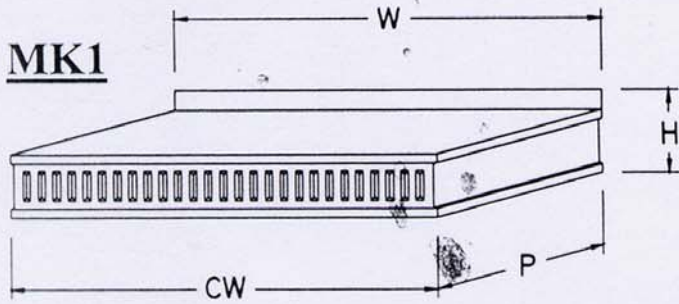

MK1-MK4 OVERDOOR CANOPIES

Canopy Type	Width (W)	Projection (P)	Height (H)	Ceiling Width (CW)
MK1	0-2000	560	200	CW=W
MK2	0-2180	600	200	CW=W-200
MK3a	1810	200	458	1546
MK3b	1610	165	624	1338
MK4	1480	600	800	95