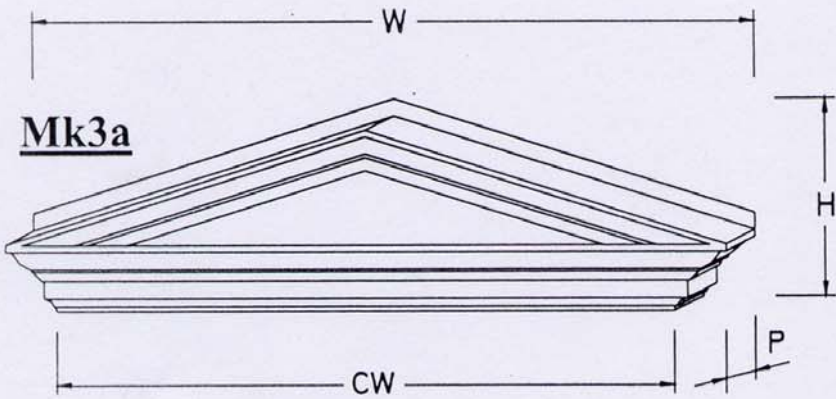

MK1-MK4 OVERDOOR CANOPIES

Canopy Type	Width (W)	Projection (P)	Height (H)	Ceiling Width (CW)
MK1	0-2000	560	200	CW=W
MK2	0-2180	600	200	CW=W-200
MK3a	1810	200	458	1546
MK3b	1610	165	624	1338
MK4	1480	600	800	95