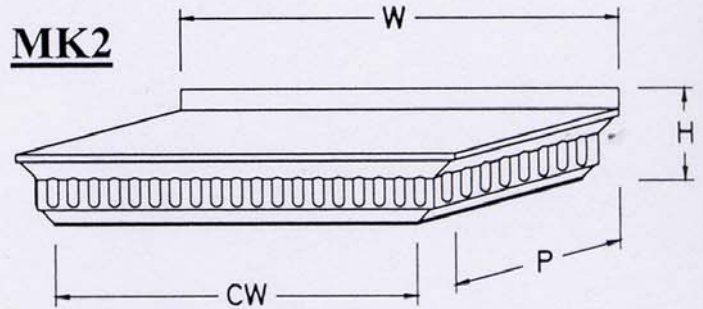

MK1-MK4 OVERDOOR CANOPIES

Canopy Type	Width (W)	Projection (P)	Height (H)	Ceiling Width (CW)
MK1	0-2000	560	200	CW=W
MK2	0-2180	600	200	CW=W-200
MK3a	1810	200	458	1546
MK3b	1610	165	624	1338
MK4	1480	600	800	95